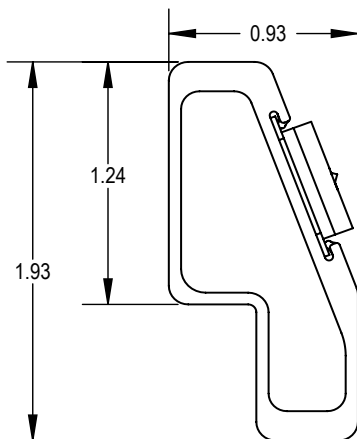

ITEM NO	DESCRIPTION	QTY IN KIT
1	SPLICE, XR100®, MILL	1

Part Number	Description
XR100®-BOSS®-01-M1	Bonded Splice, XR100®

1) Bonded Splice, XR100

Property	Value
Material	6000 Series Aluminum
Finish	Mill